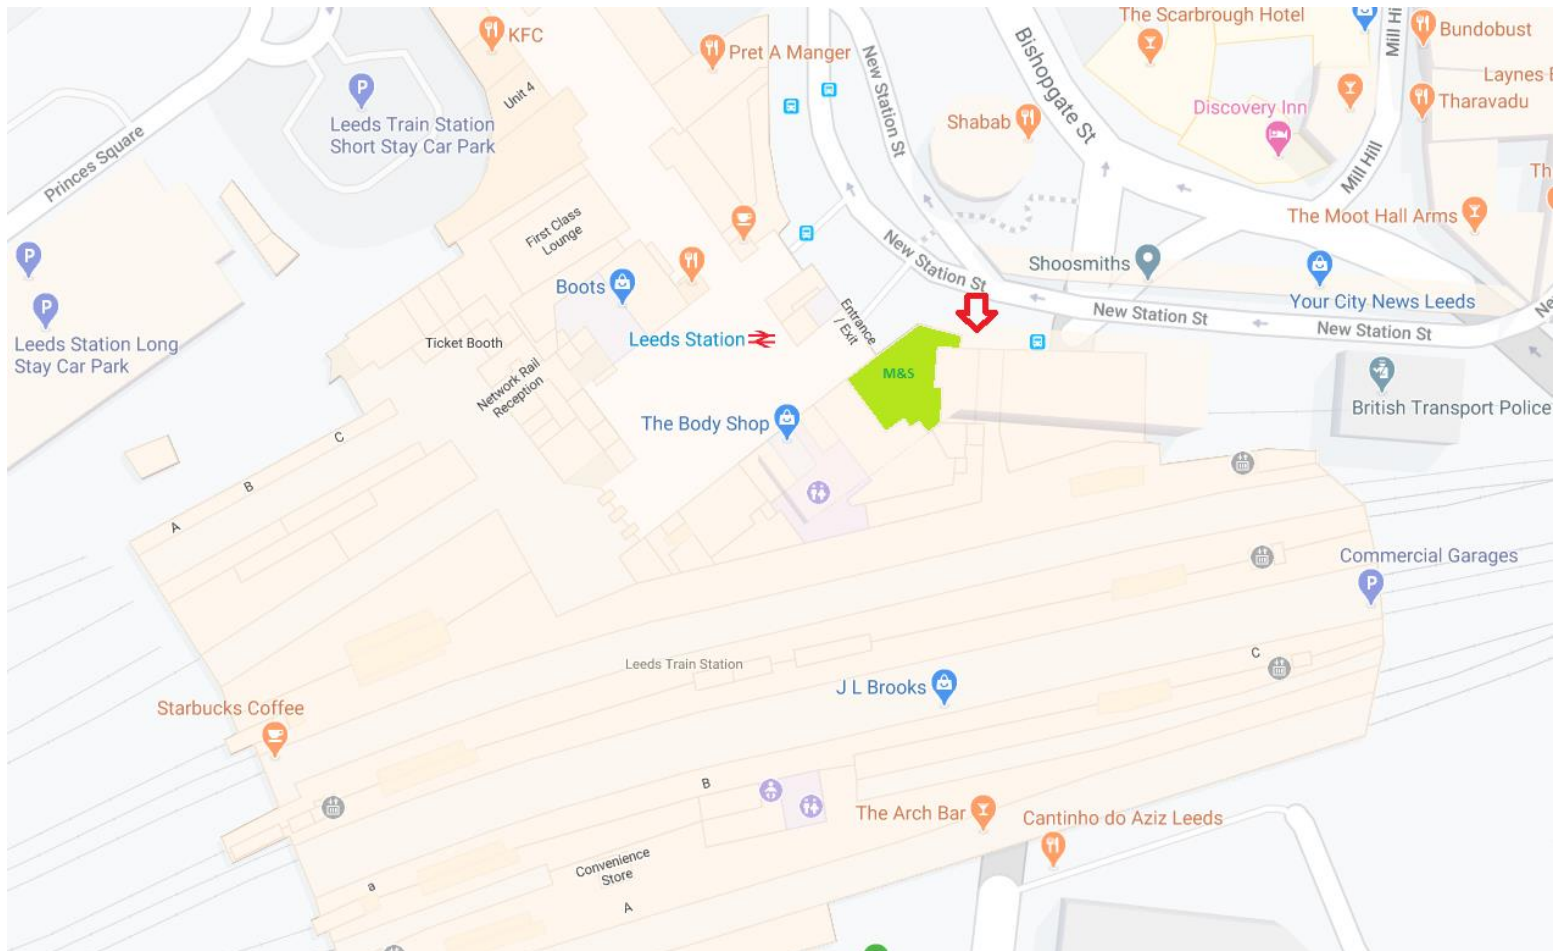

## Finding us

JetSoft is situated in the centre of Leeds in the Platform office building, adjacent to Leeds train station.

Visitor address is New Station Street Leeds, LS1 4JB

To M62 West

To M1 South, M62 East  
and A1 and M1 North

## Travelling by train

Exit the train station by the new station street exit (by M&S)

Turn right until you get to the revolving door, this is the Platform office building, report to reception and a member of the JetSoft team will come and collect you.

## Travelling by car

JetSoft doesn't have dedicated car parking, however it is served by several nearby public (paid) car parks.

The 2 recommended options are:

1. Q-Park Sovereign Square
2. Trinity car park

The entrance for both car parks are from Swinegate, Leeds LS1 4AG, United Kingdom