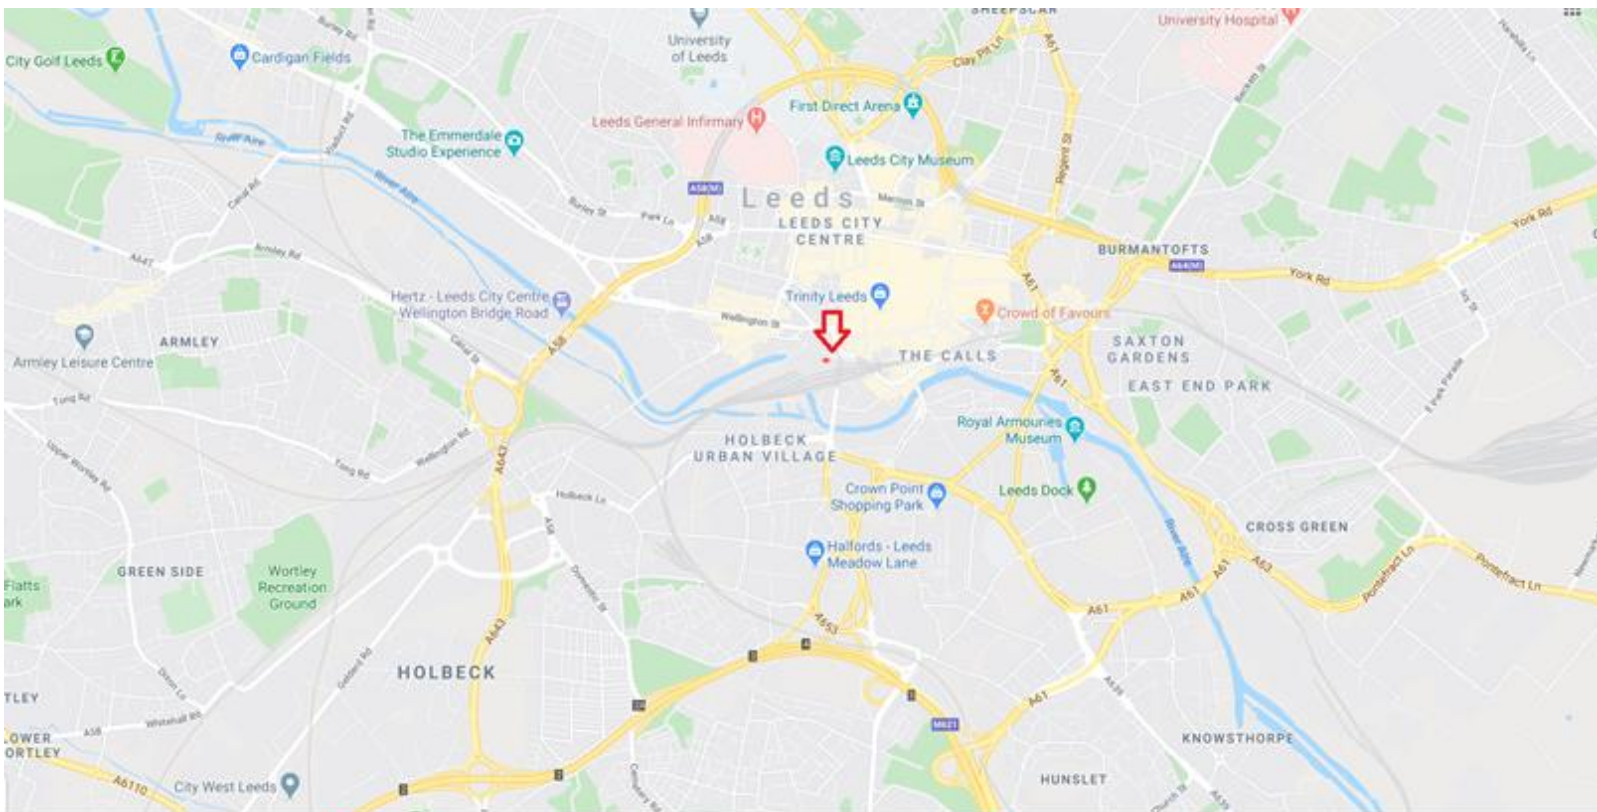

## Finding us

JetSoft is situated in the centre of Leeds in the Platform office building, adjacent to Leeds train station.

Visitor address is New Station Street Leeds, LS1 4JB

To M62 West

To M1 South, M62 East  
and A1 and M1 North

## Travelling by train

Exit the train station by the new station street exit (by M&S)

Turn right until you get to the revolving door, this is the Platform office building, report to reception and a member of the JetSoft team will come and collect you.

## Travelling by car

JetSoft doesn't have dedicated car parking, however it is served by several nearby public (paid) car parks.

The 2 recommended options are:

1. Q-Park Sovereign Square
2. Trinity car park

The entrance for both car parks are from Swinegate, Leeds LS1 4AG, United Kingdom