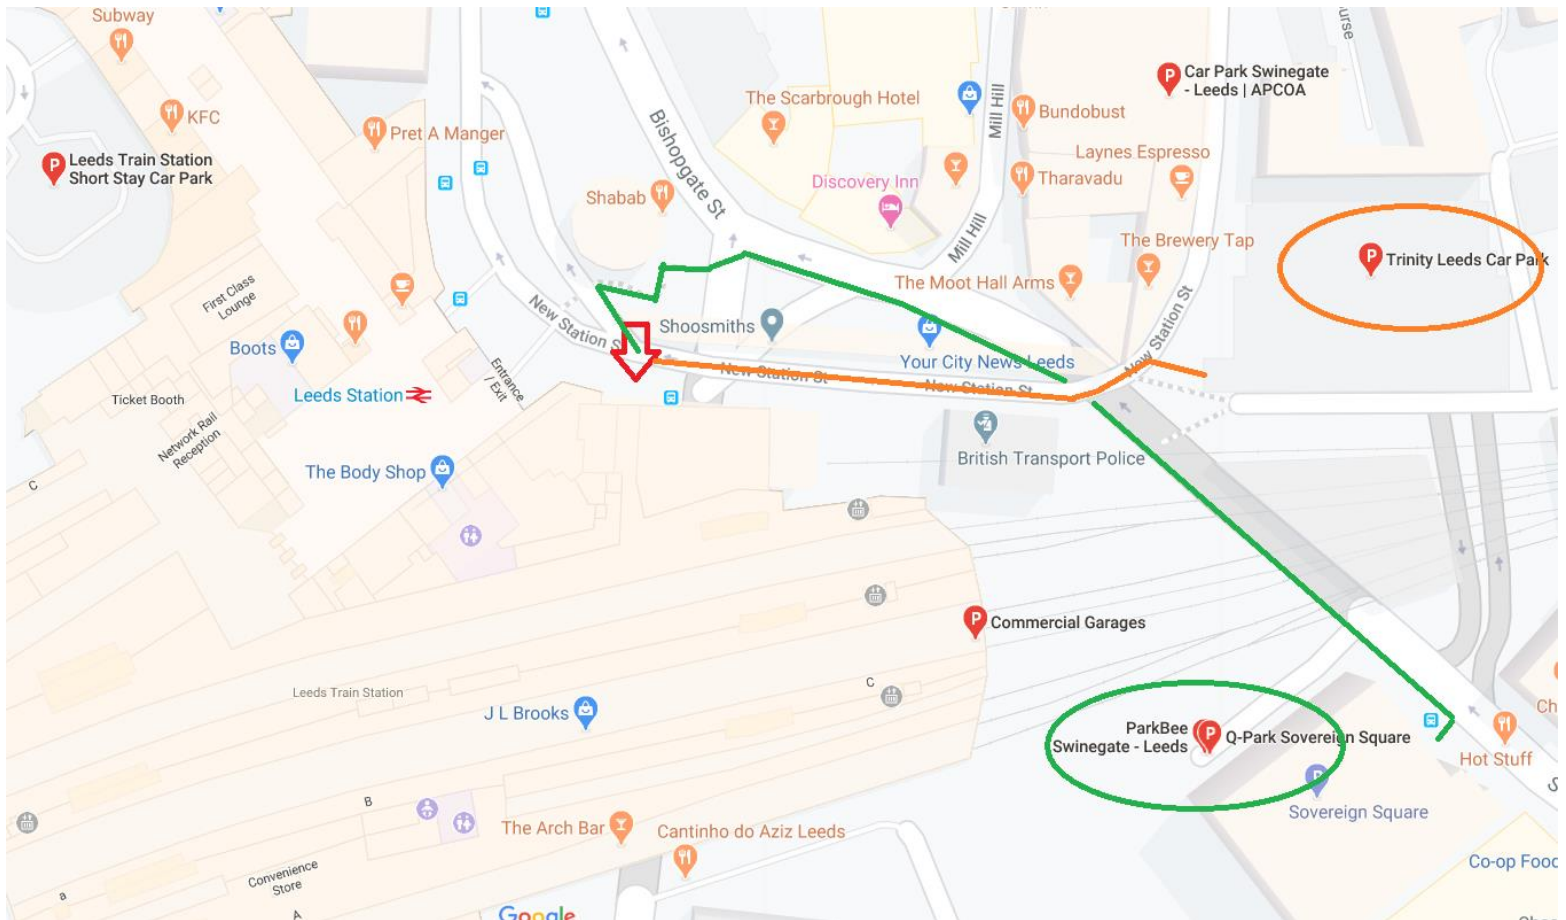

## Finding us

JetSoft is situated in the centre of Leeds in the Platform office building, adjacent to Leeds train station.

Visitor address is New Station Street Leeds, LS1 4JB

To M62 West

To M1 South, M62 East  
and A1 and M1 North

## Travelling by train

Exit the train station by the new station street exit (by M&S)

Turn right until you get to the revolving door, this is the Platform office building, report to reception and a member of the JetSoft team will come and collect you.

## Travelling by car

JetSoft doesn't have dedicated car parking, however it is served by several nearby public (paid) car parks.

The 2 recommended options are:

1. Q-Park Sovereign Square
2. Trinity car park

The entrance for both car parks are from Swinegate, Leeds LS1 4AG, United Kingdom